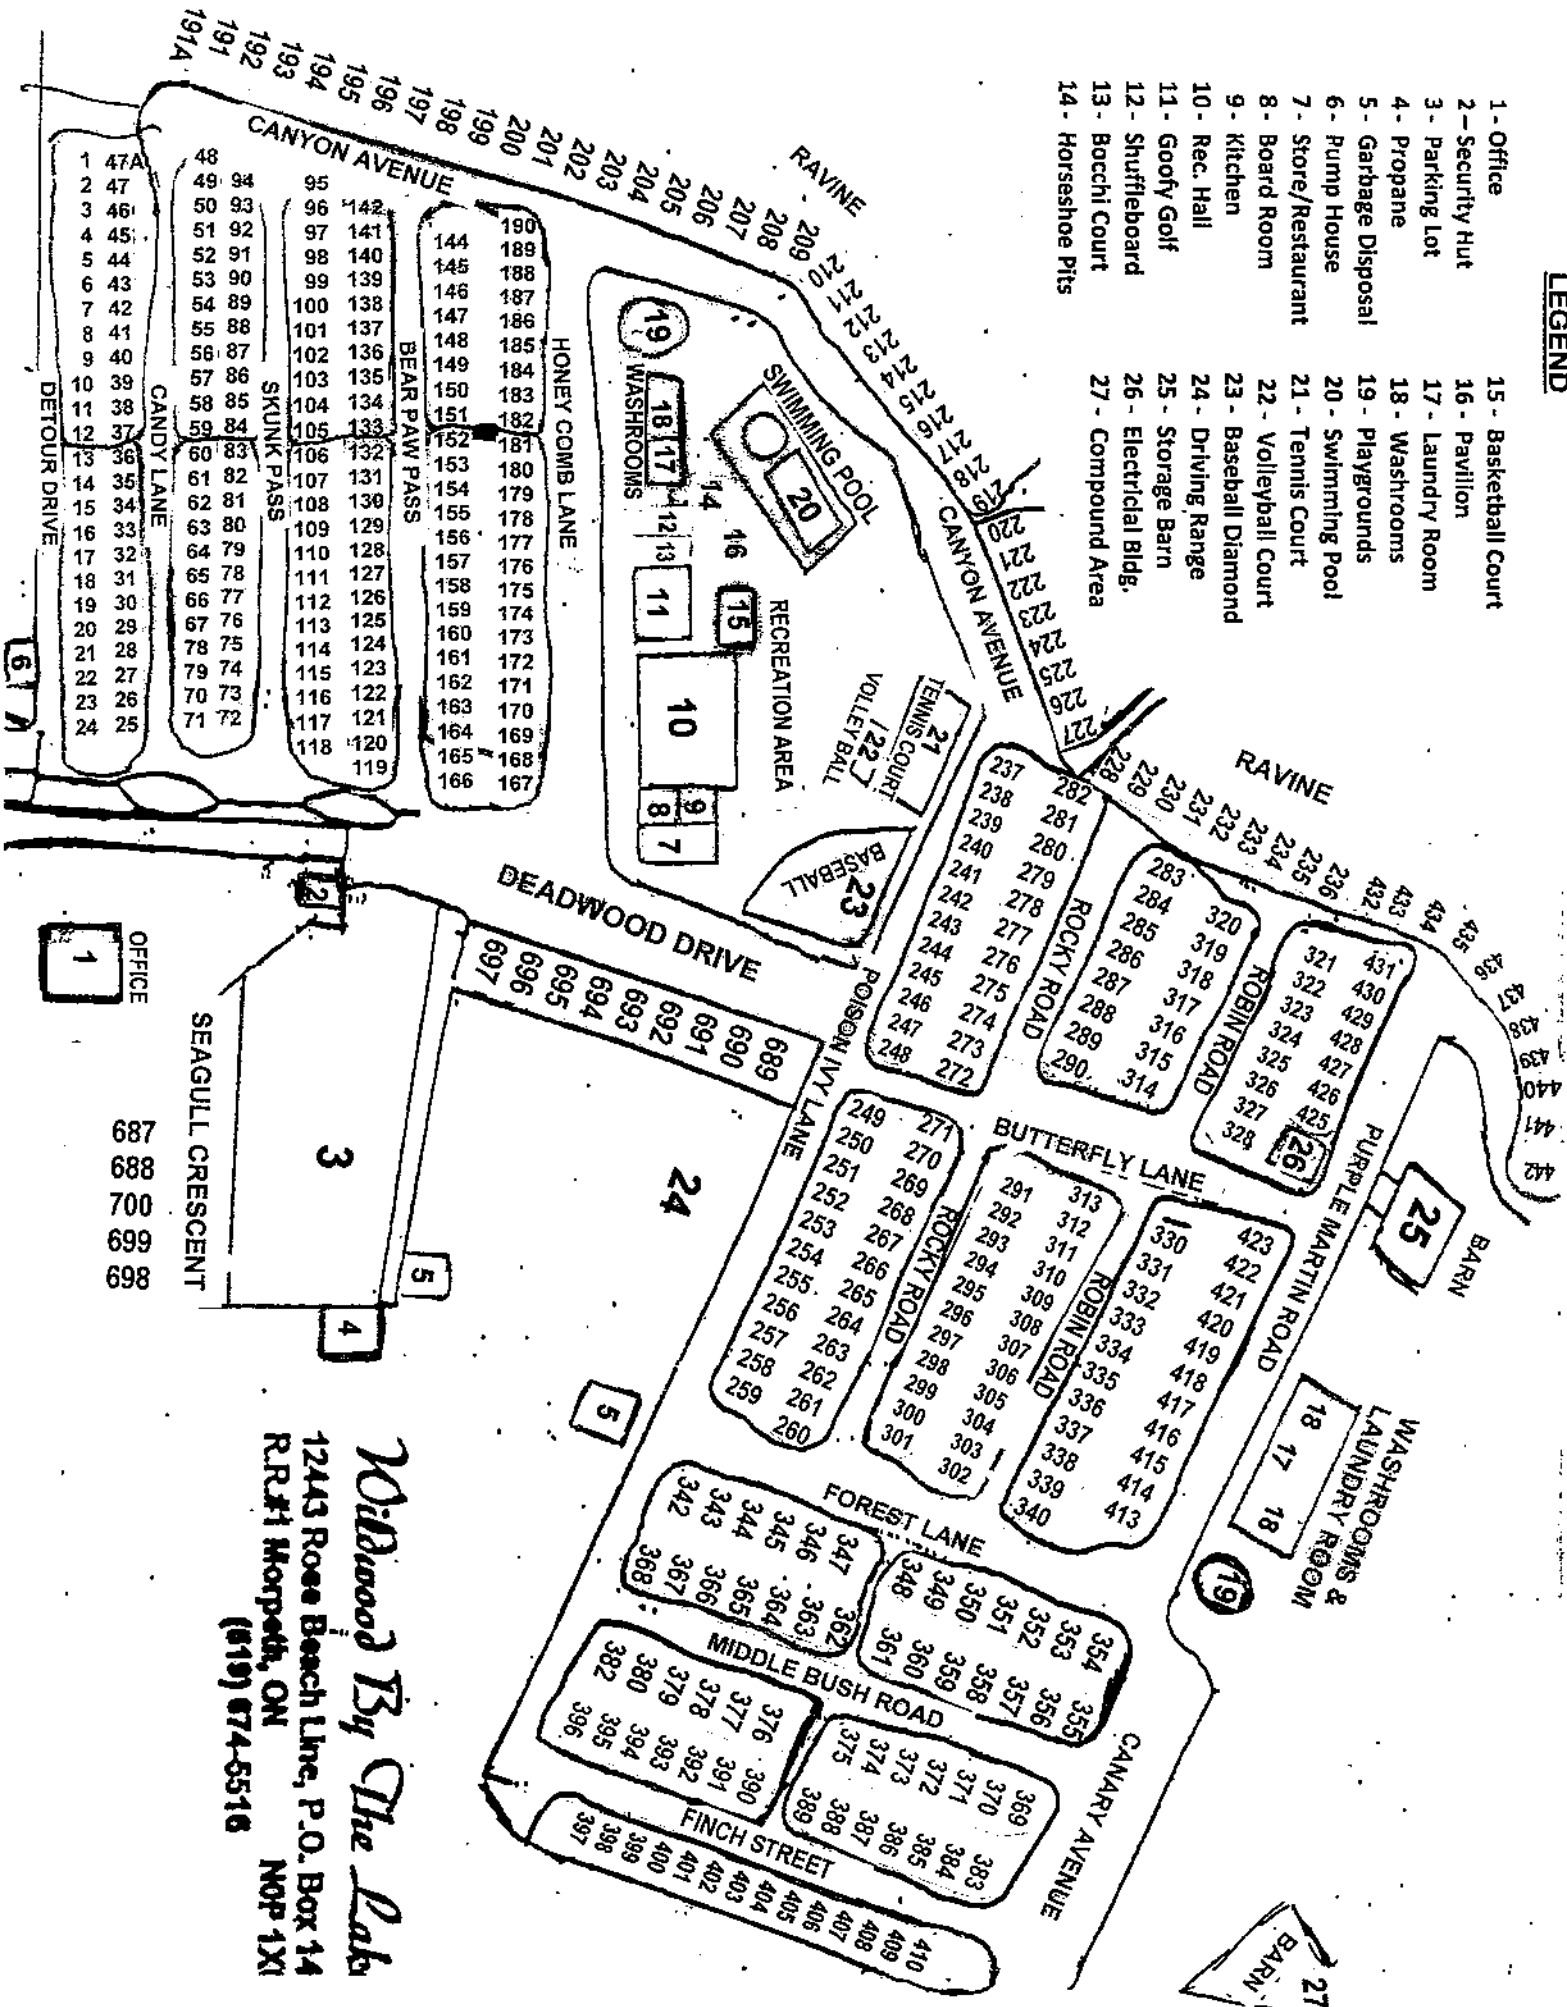

**LEGEND**

- 1 - Office
- 2 - Security Hut
- 3 - Parking Lot
- 4 - Propane
- 5 - Garbage Disposal
- 6 - Pump House
- 7 - Store/Restaurant
- 8 - Board Room
- 9 - Kitchen
- 10 - Rec. Hall
- 11 - Goofy Golf
- 12 - Shuffleboard
- 13 - Bocchi Court
- 14 - Horseshoe Pits
- 15 - Basketball court
- 16 - Pavillion
- 17 - Laundry Room
- 18 - Washrooms
- 19 - Playgrounds
- 20 - Swimming Pool
- 21 - Tennis Court
- 22 - Volleyball Court
- 23 - Baseball Diamond
- 24 - Driving Range
- 25 - Storage Barn
- 26 - Electrical Bldg.
- 27 - Compound Area

*Wildwood By The Lake*  
 12443 Rose Beach Line, P.O. Box 14  
 R.R.#1 Morpeth, ON  
 (619) 674-5516  
 N0P 1X1

OFFICE  
 687  
 688  
 700  
 699  
 698